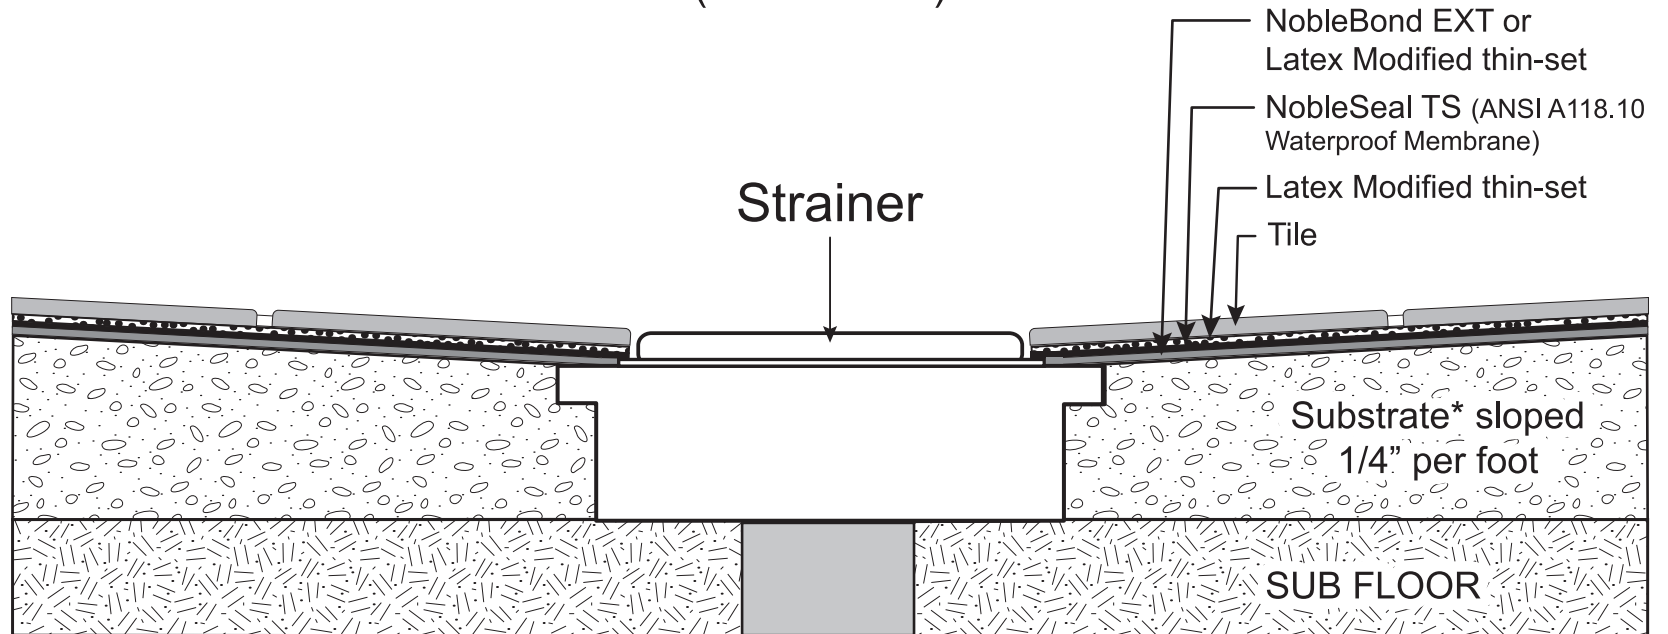

# FreeStyle Linear Drain - Mid-Floor

(Not to scale)

\*Substrate - ProBase, Mortar Bed