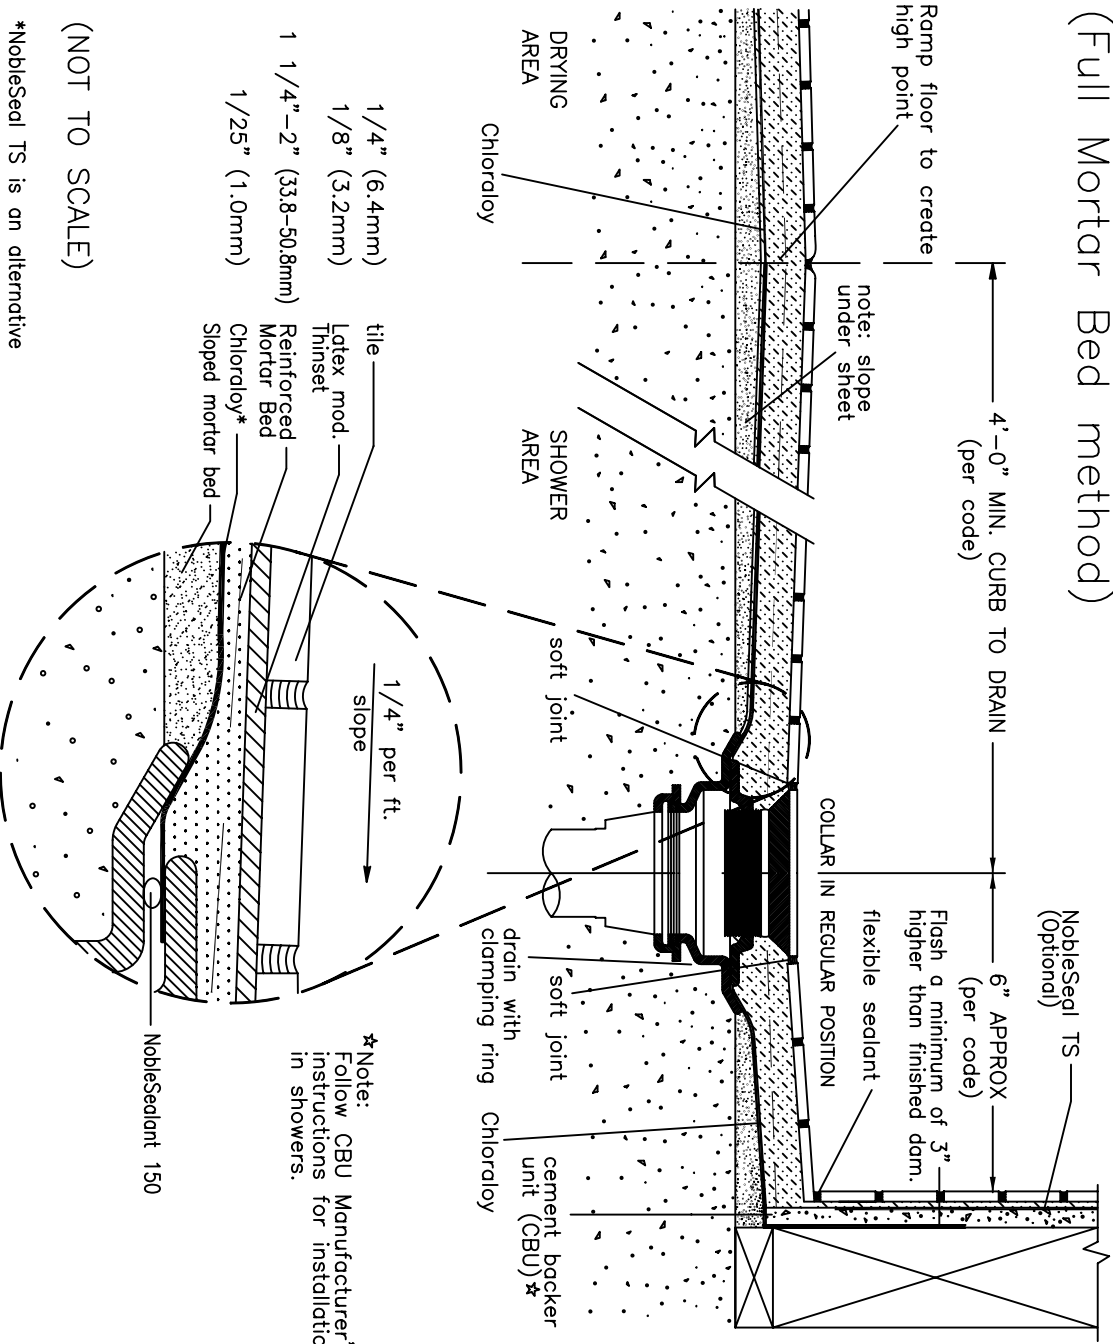

WHEELCHAIR ACCESSIBLE SHOWER AREA

(Full Mortar Bed method)

(NOT TO SCALE)

*NobleSeal TS is an alternative