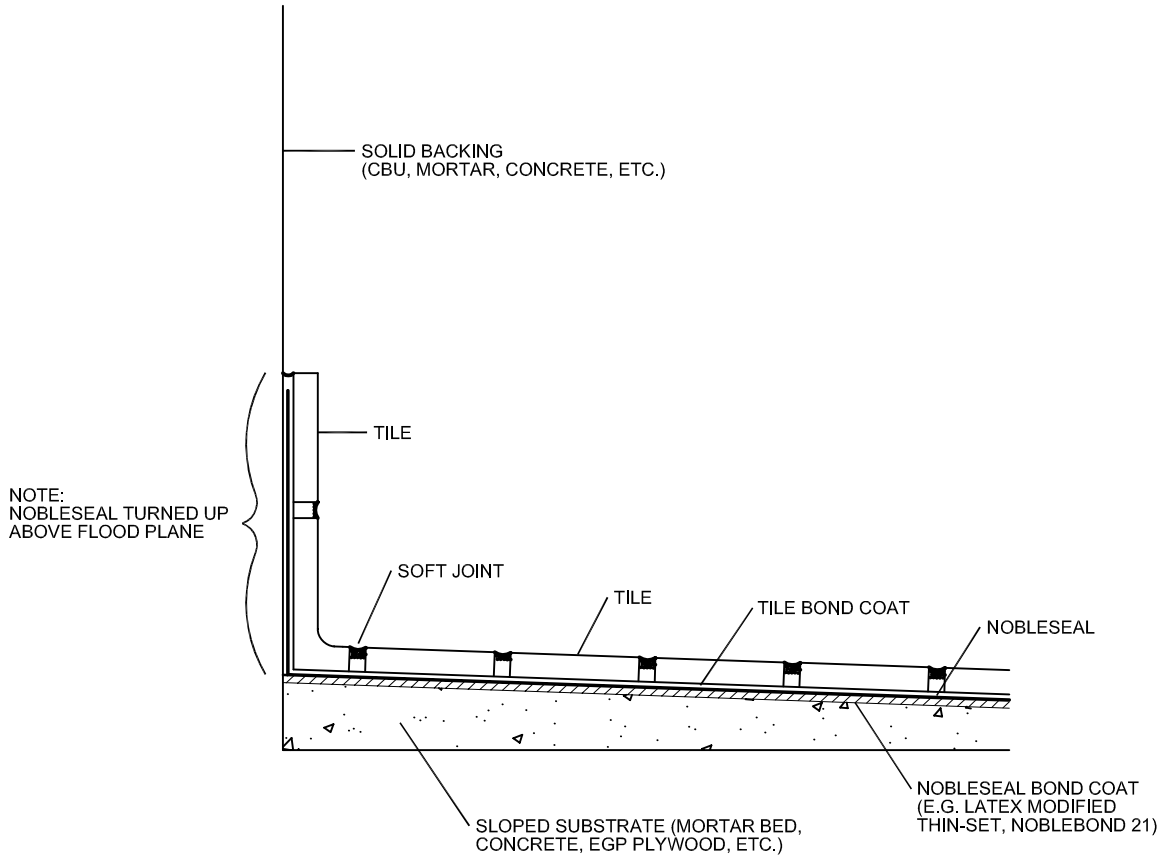

# NobleSeal® Waterproofing Detail

(NOT TO SCALE)

## NOTES:

1. THIS DETAIL CAN BE USED WITH NOBLESEAL TS, CIS, OR SIS WHEN THEY ARE USED FOR THIN-SET WATERPROOFING.
2. THIS DETAIL IS NOT SUITABLE FOR SHOWERS, STEAM ROOMS OR OTHER APPLICATIONS IN WHICH WATER COULD BE ABOVE THE FLOOD PLANE.